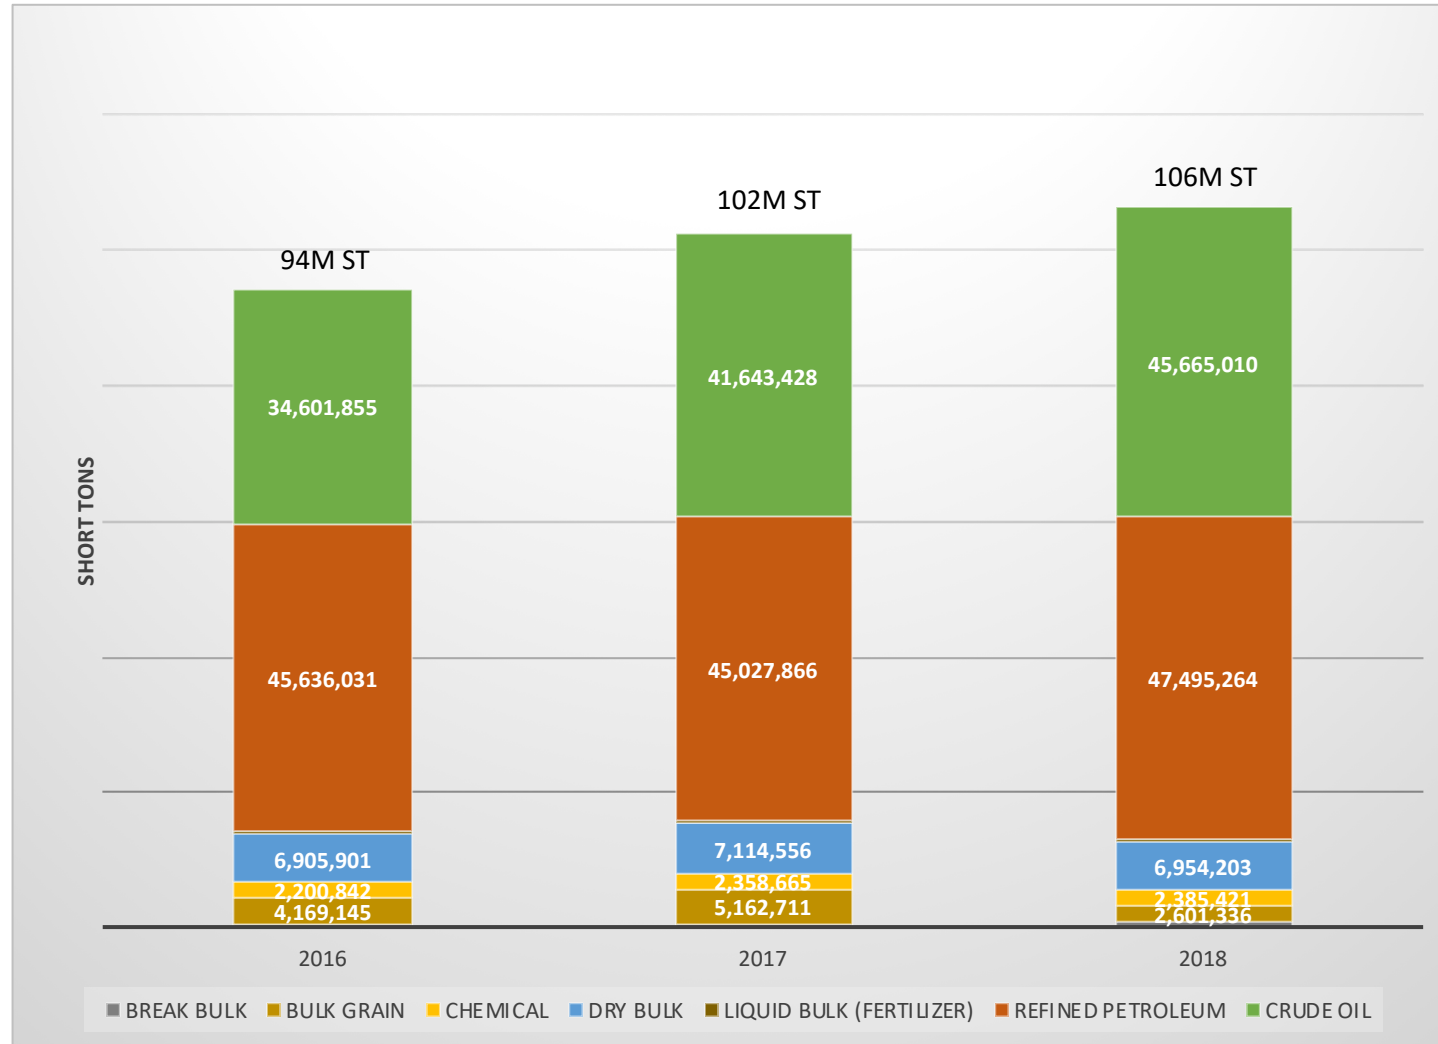

Port Corpus Christi Total Tonnage By Cargo Type (2016-2018)