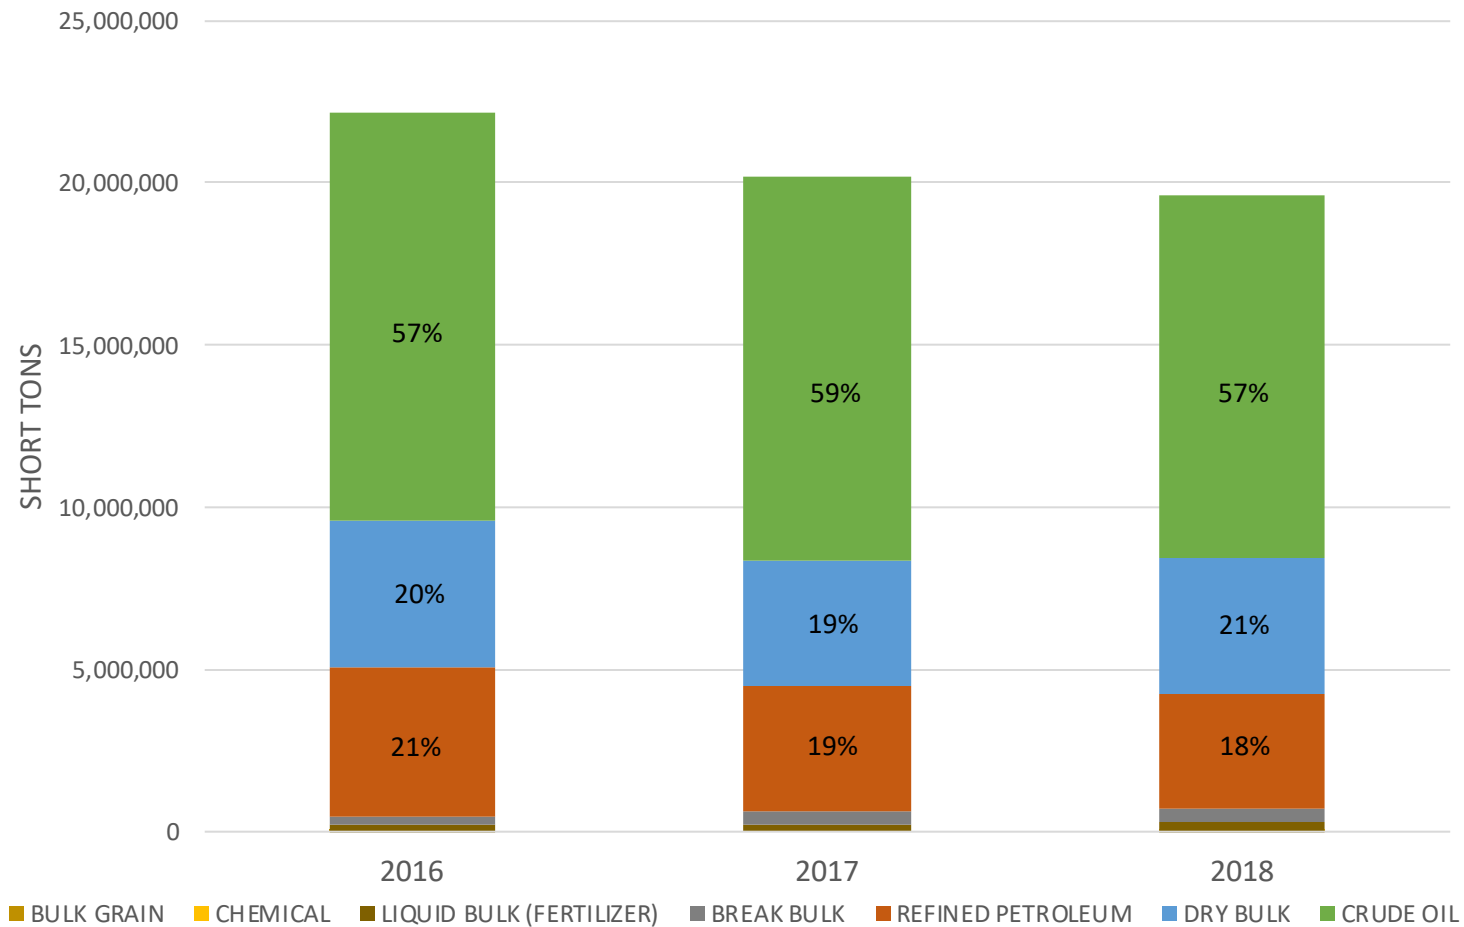

Port Corpus Christi Imports By Cargo Type (2016-2018)