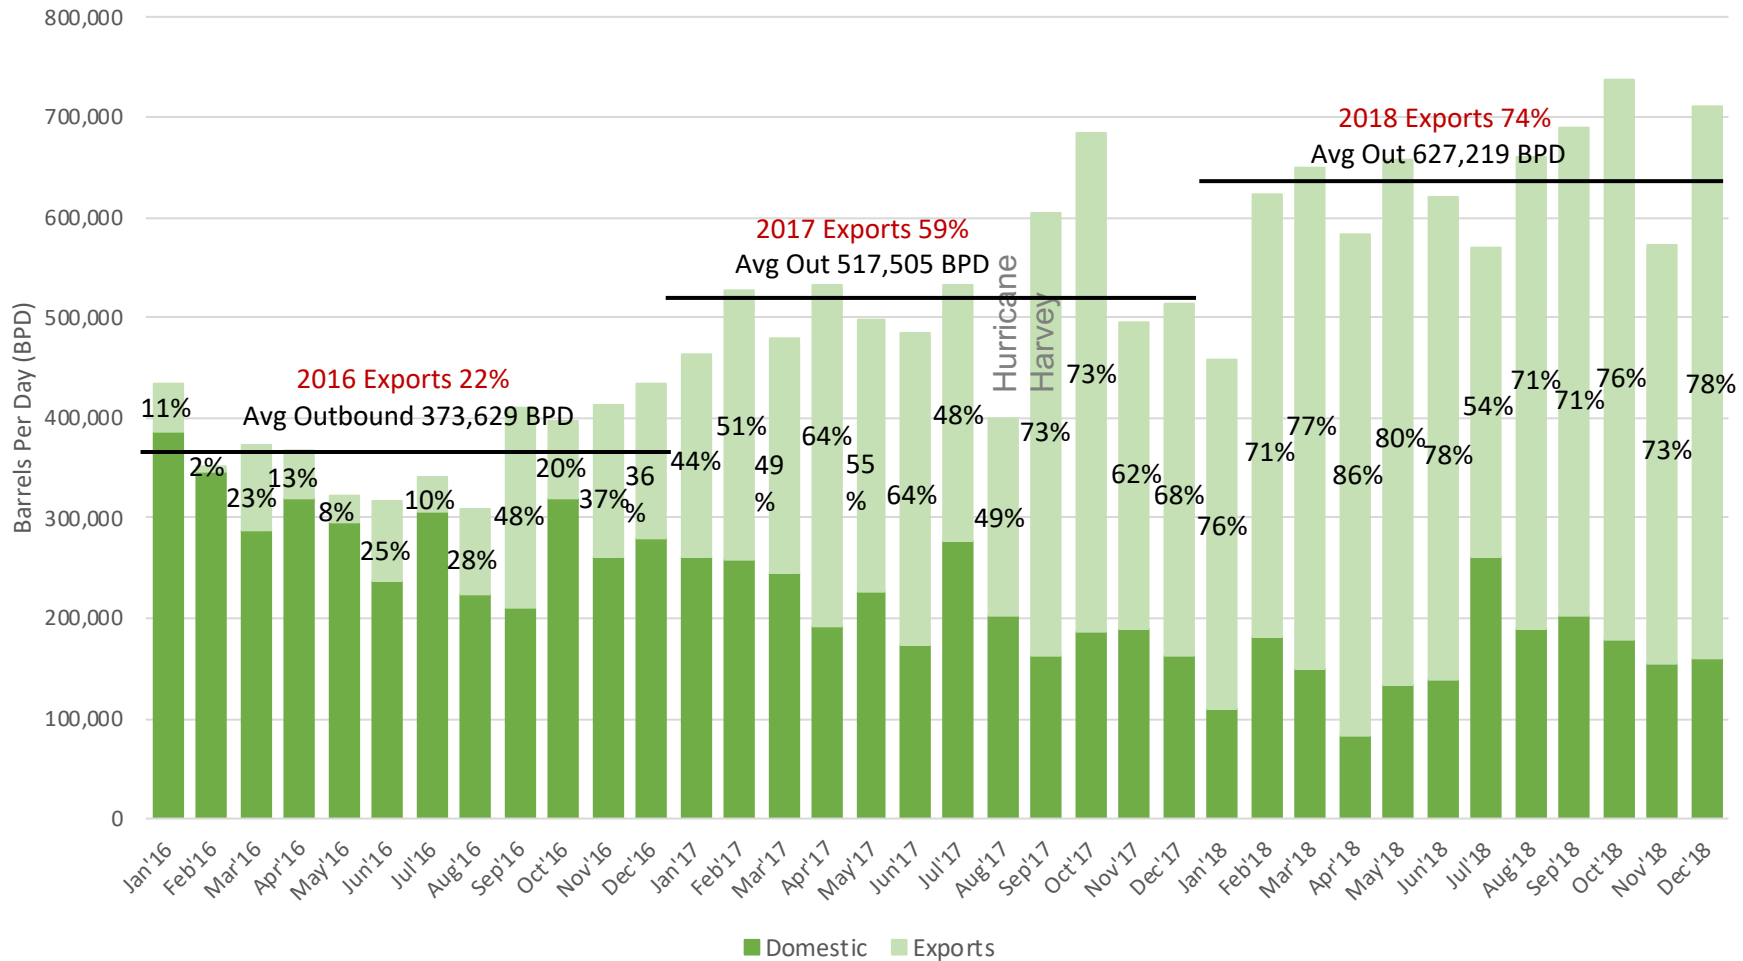

Port Corpus Christi Crude Oil Cargo Outbound/Exports (2016-2018)