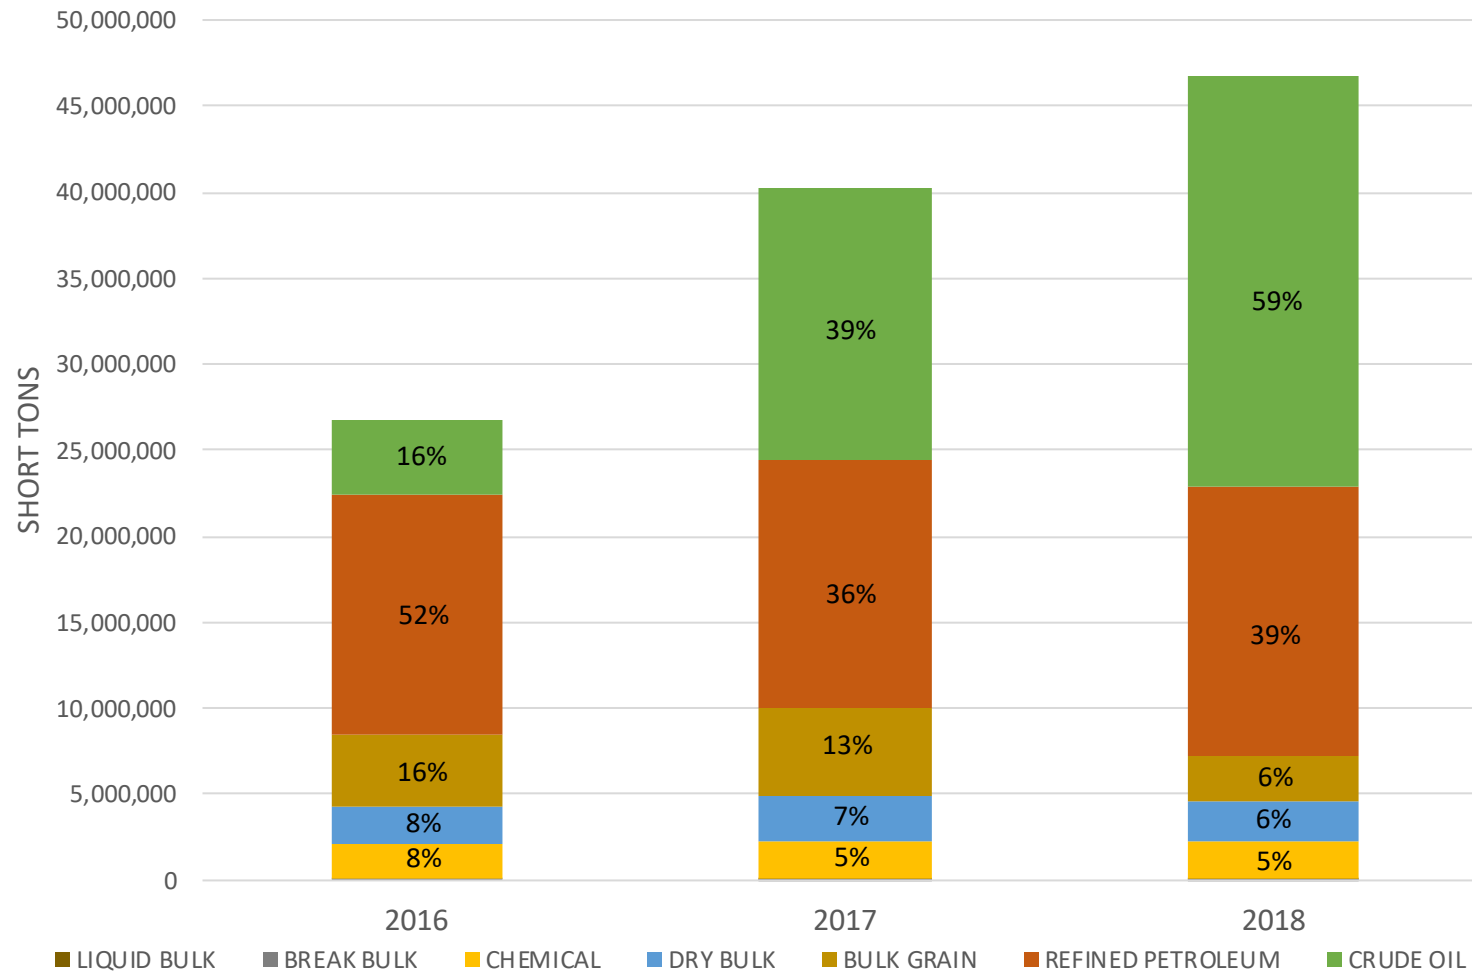

Port Corpus Christi Exports By Cargo Type (2016-2018)