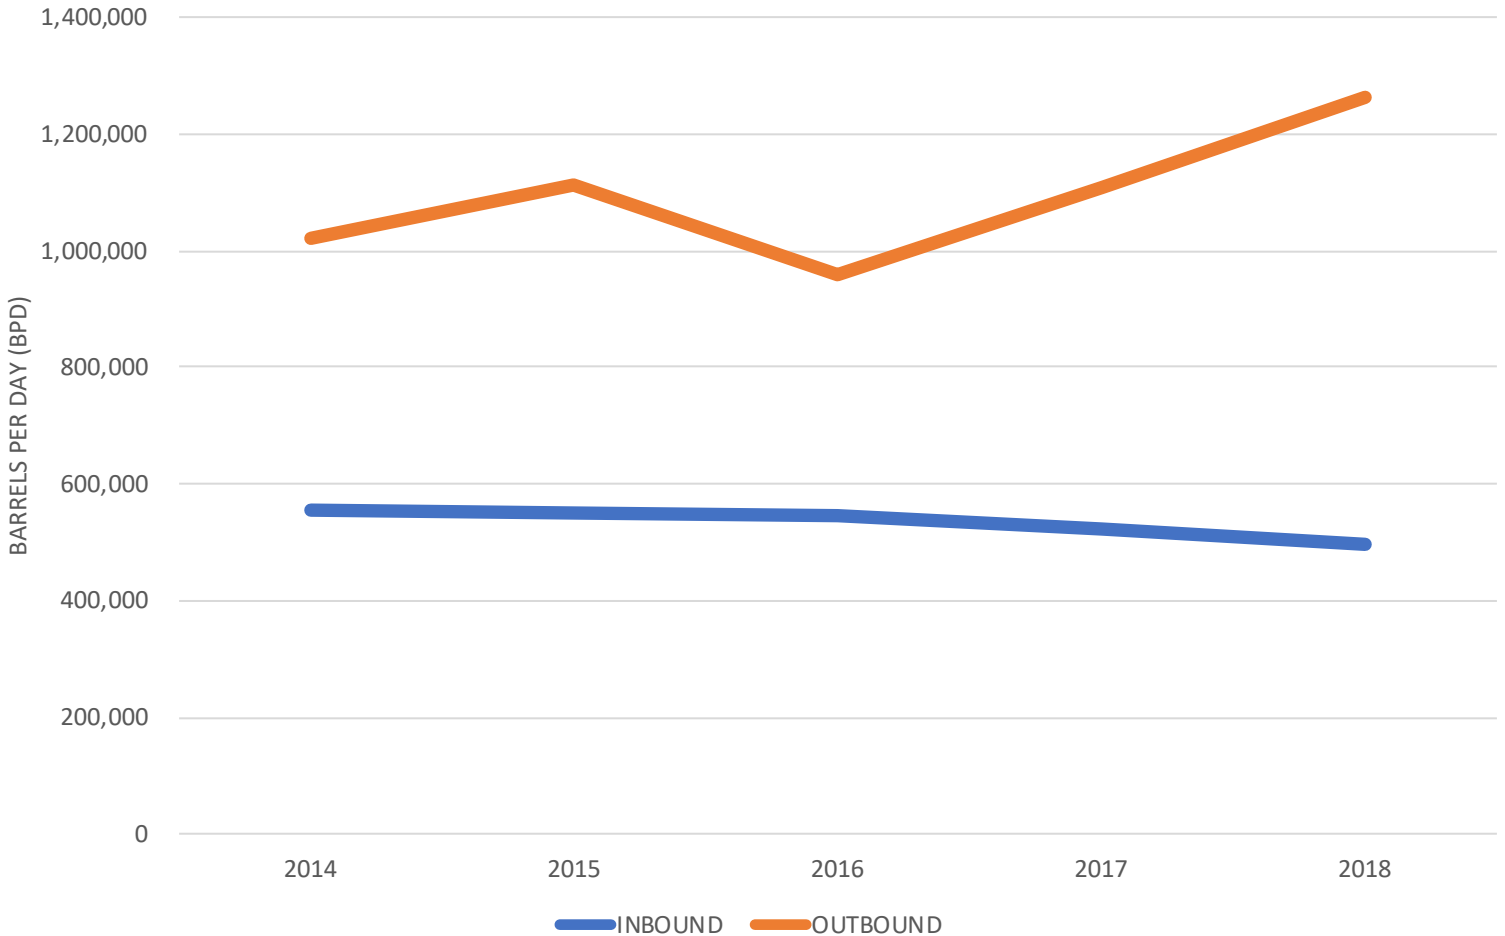

Port Corpus Christi Petroleum-Crude Oil Cargo Movements (2014-2018)