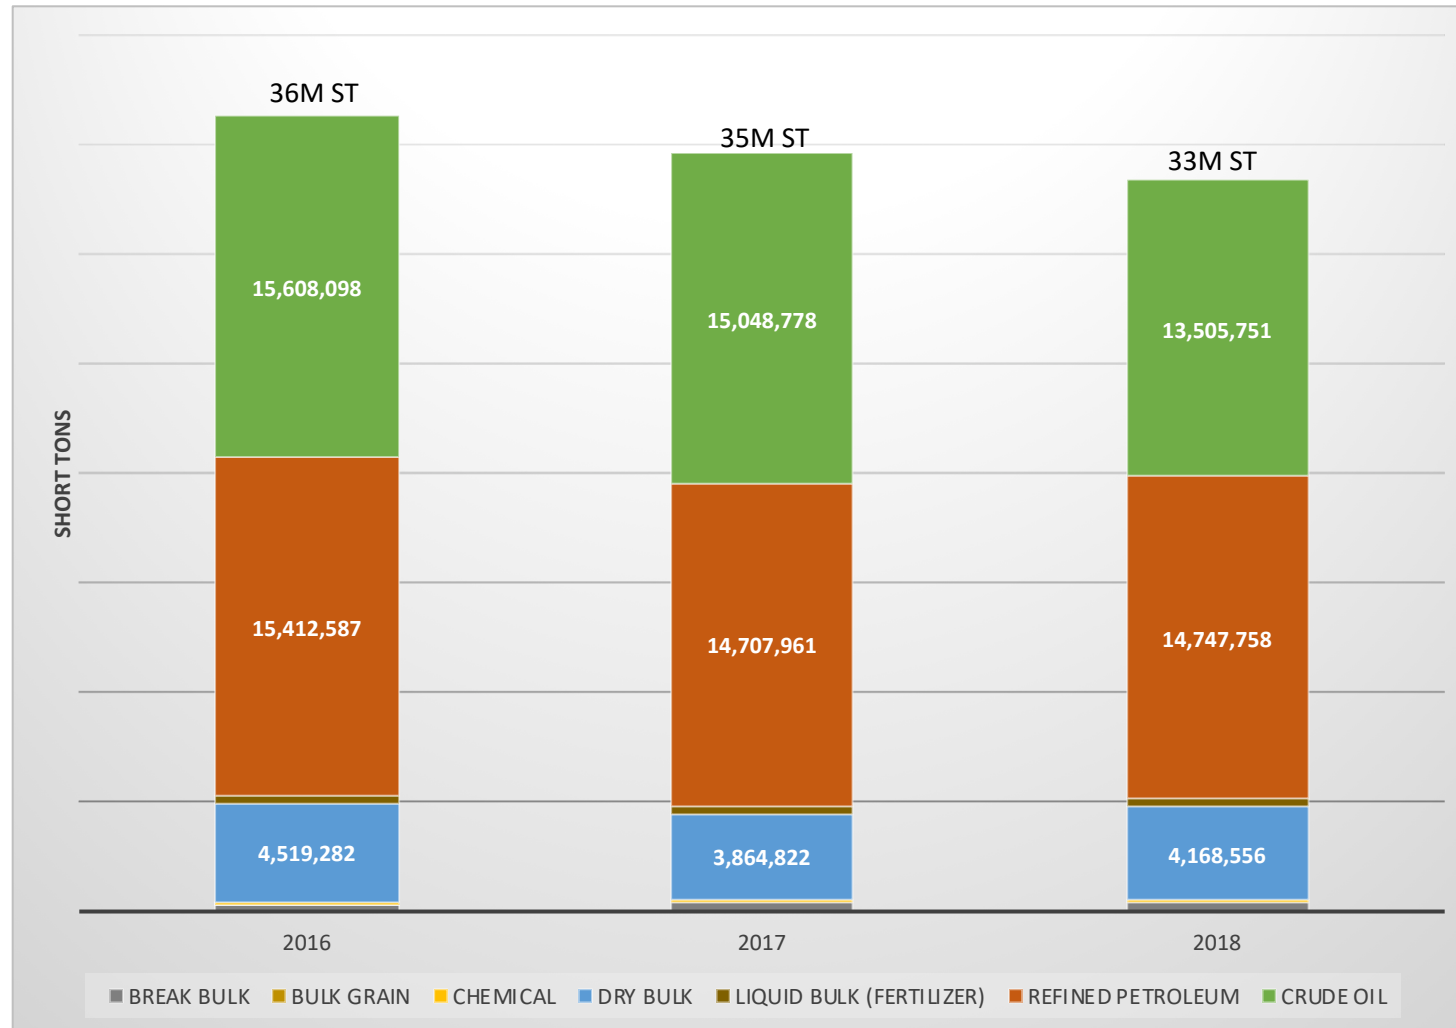

Port Corpus Christi Inbound Tonnage By Cargo Type (2016-2018)