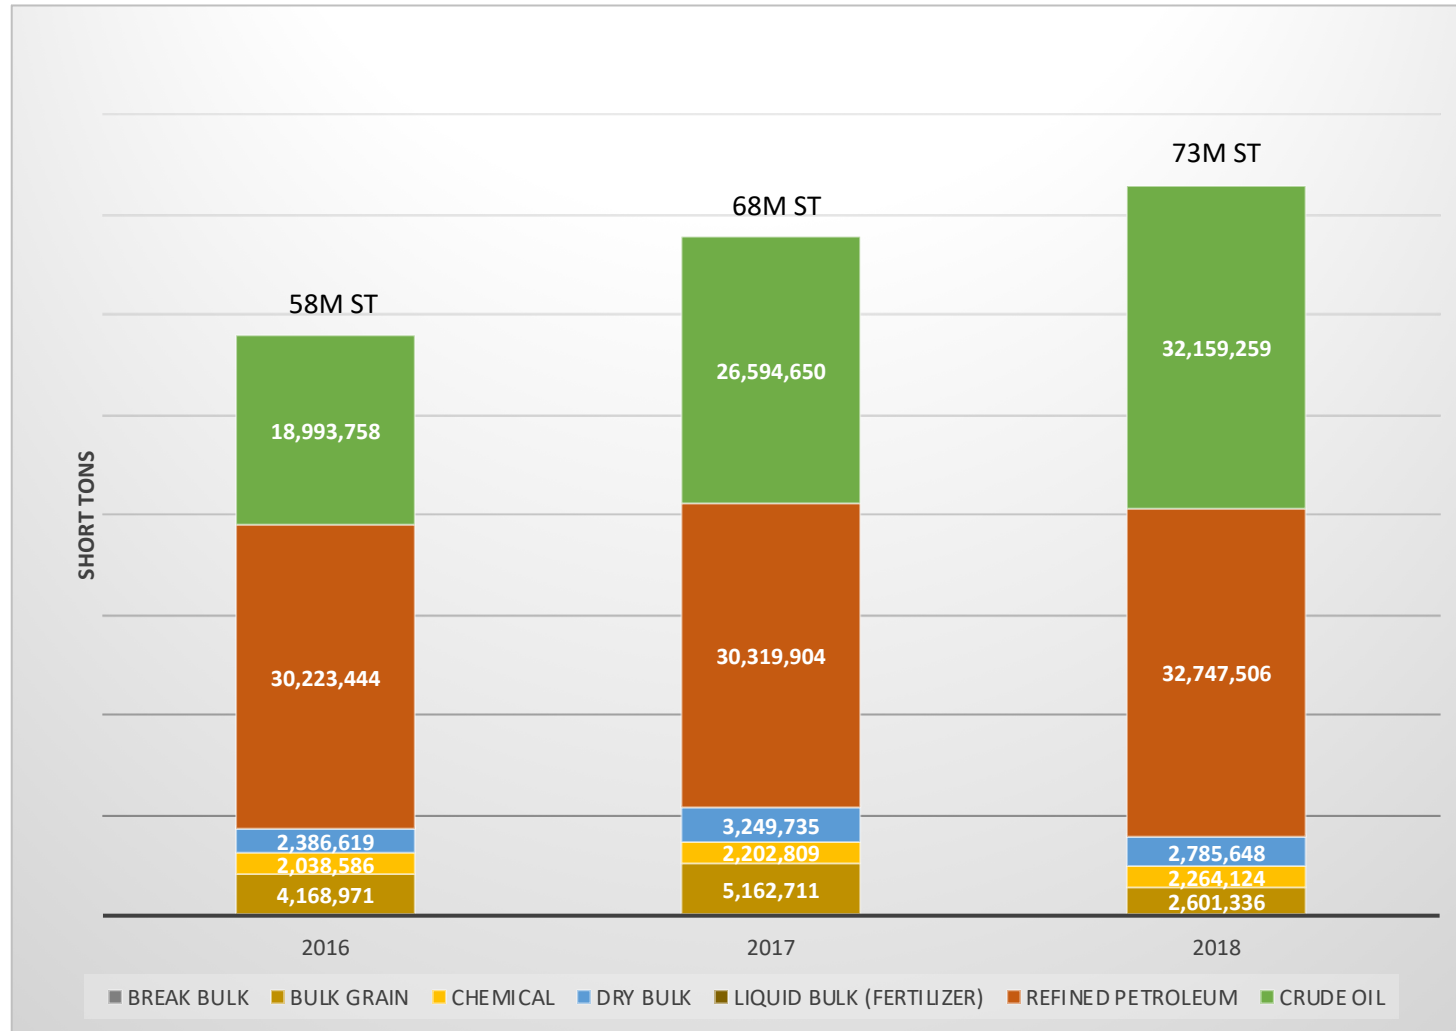

Port Corpus Christi Outbound Tonnage By Cargo Type (2016-2018)