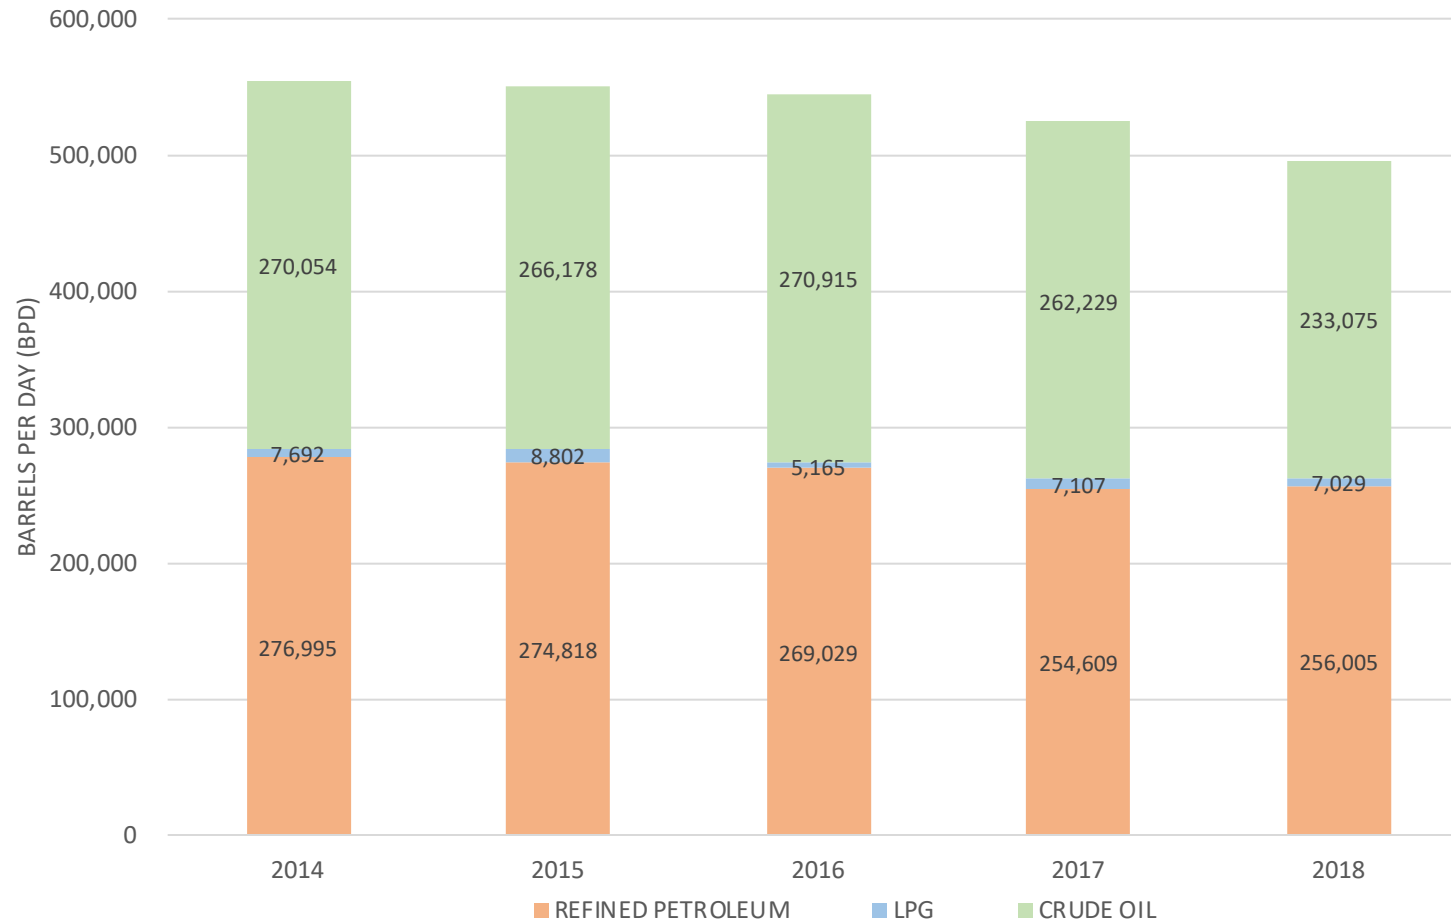

Port Corpus Christi Inbound Petroleum By Category (2014-2018)