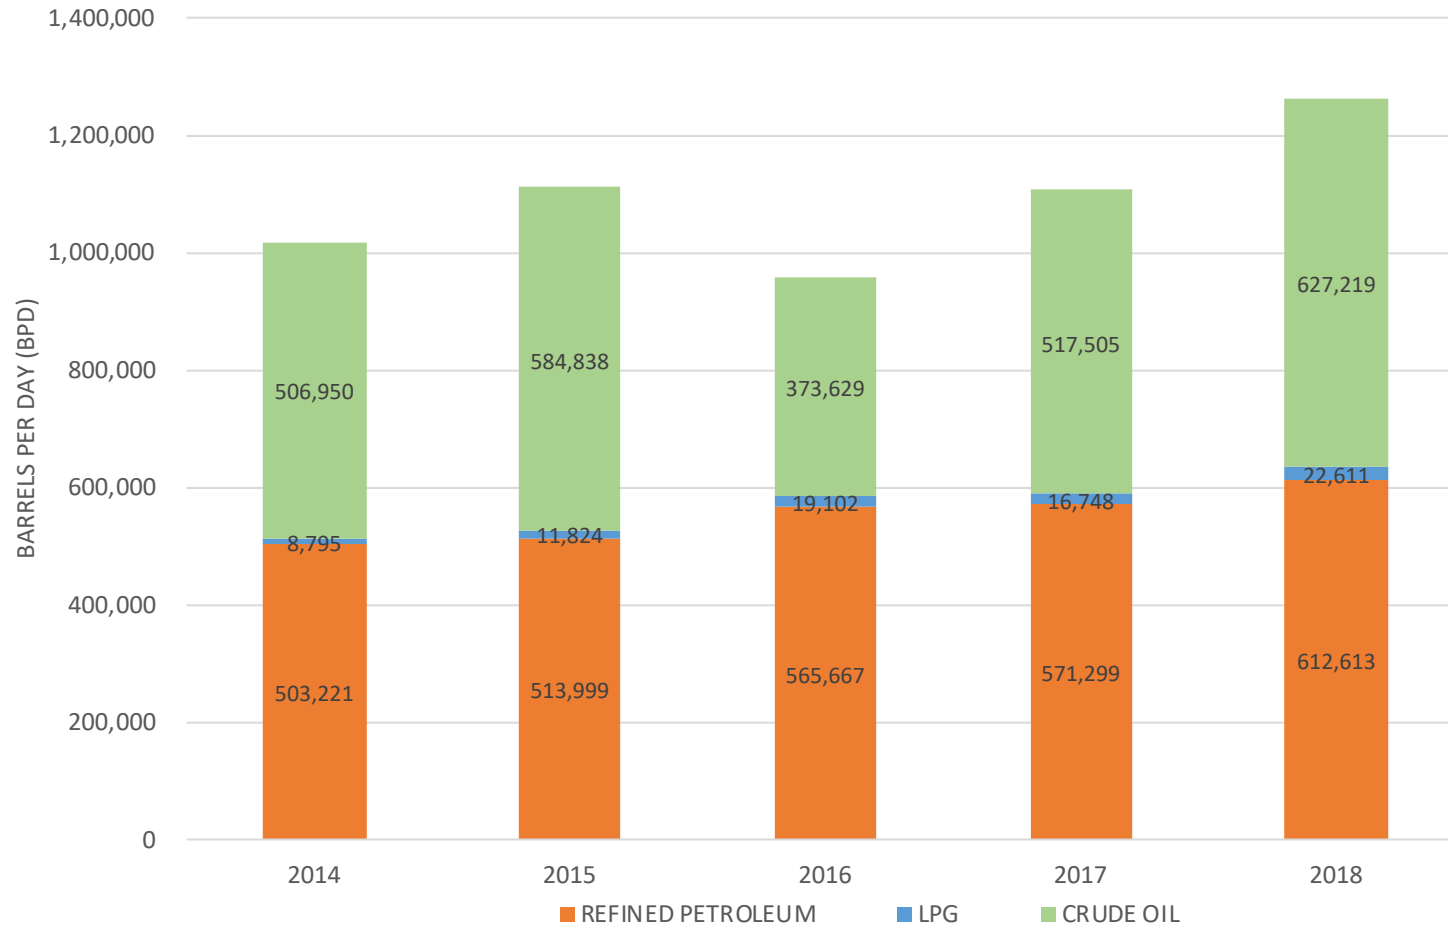

Port Corpus Christi Outbound Petroleum By Category (2014-2018)